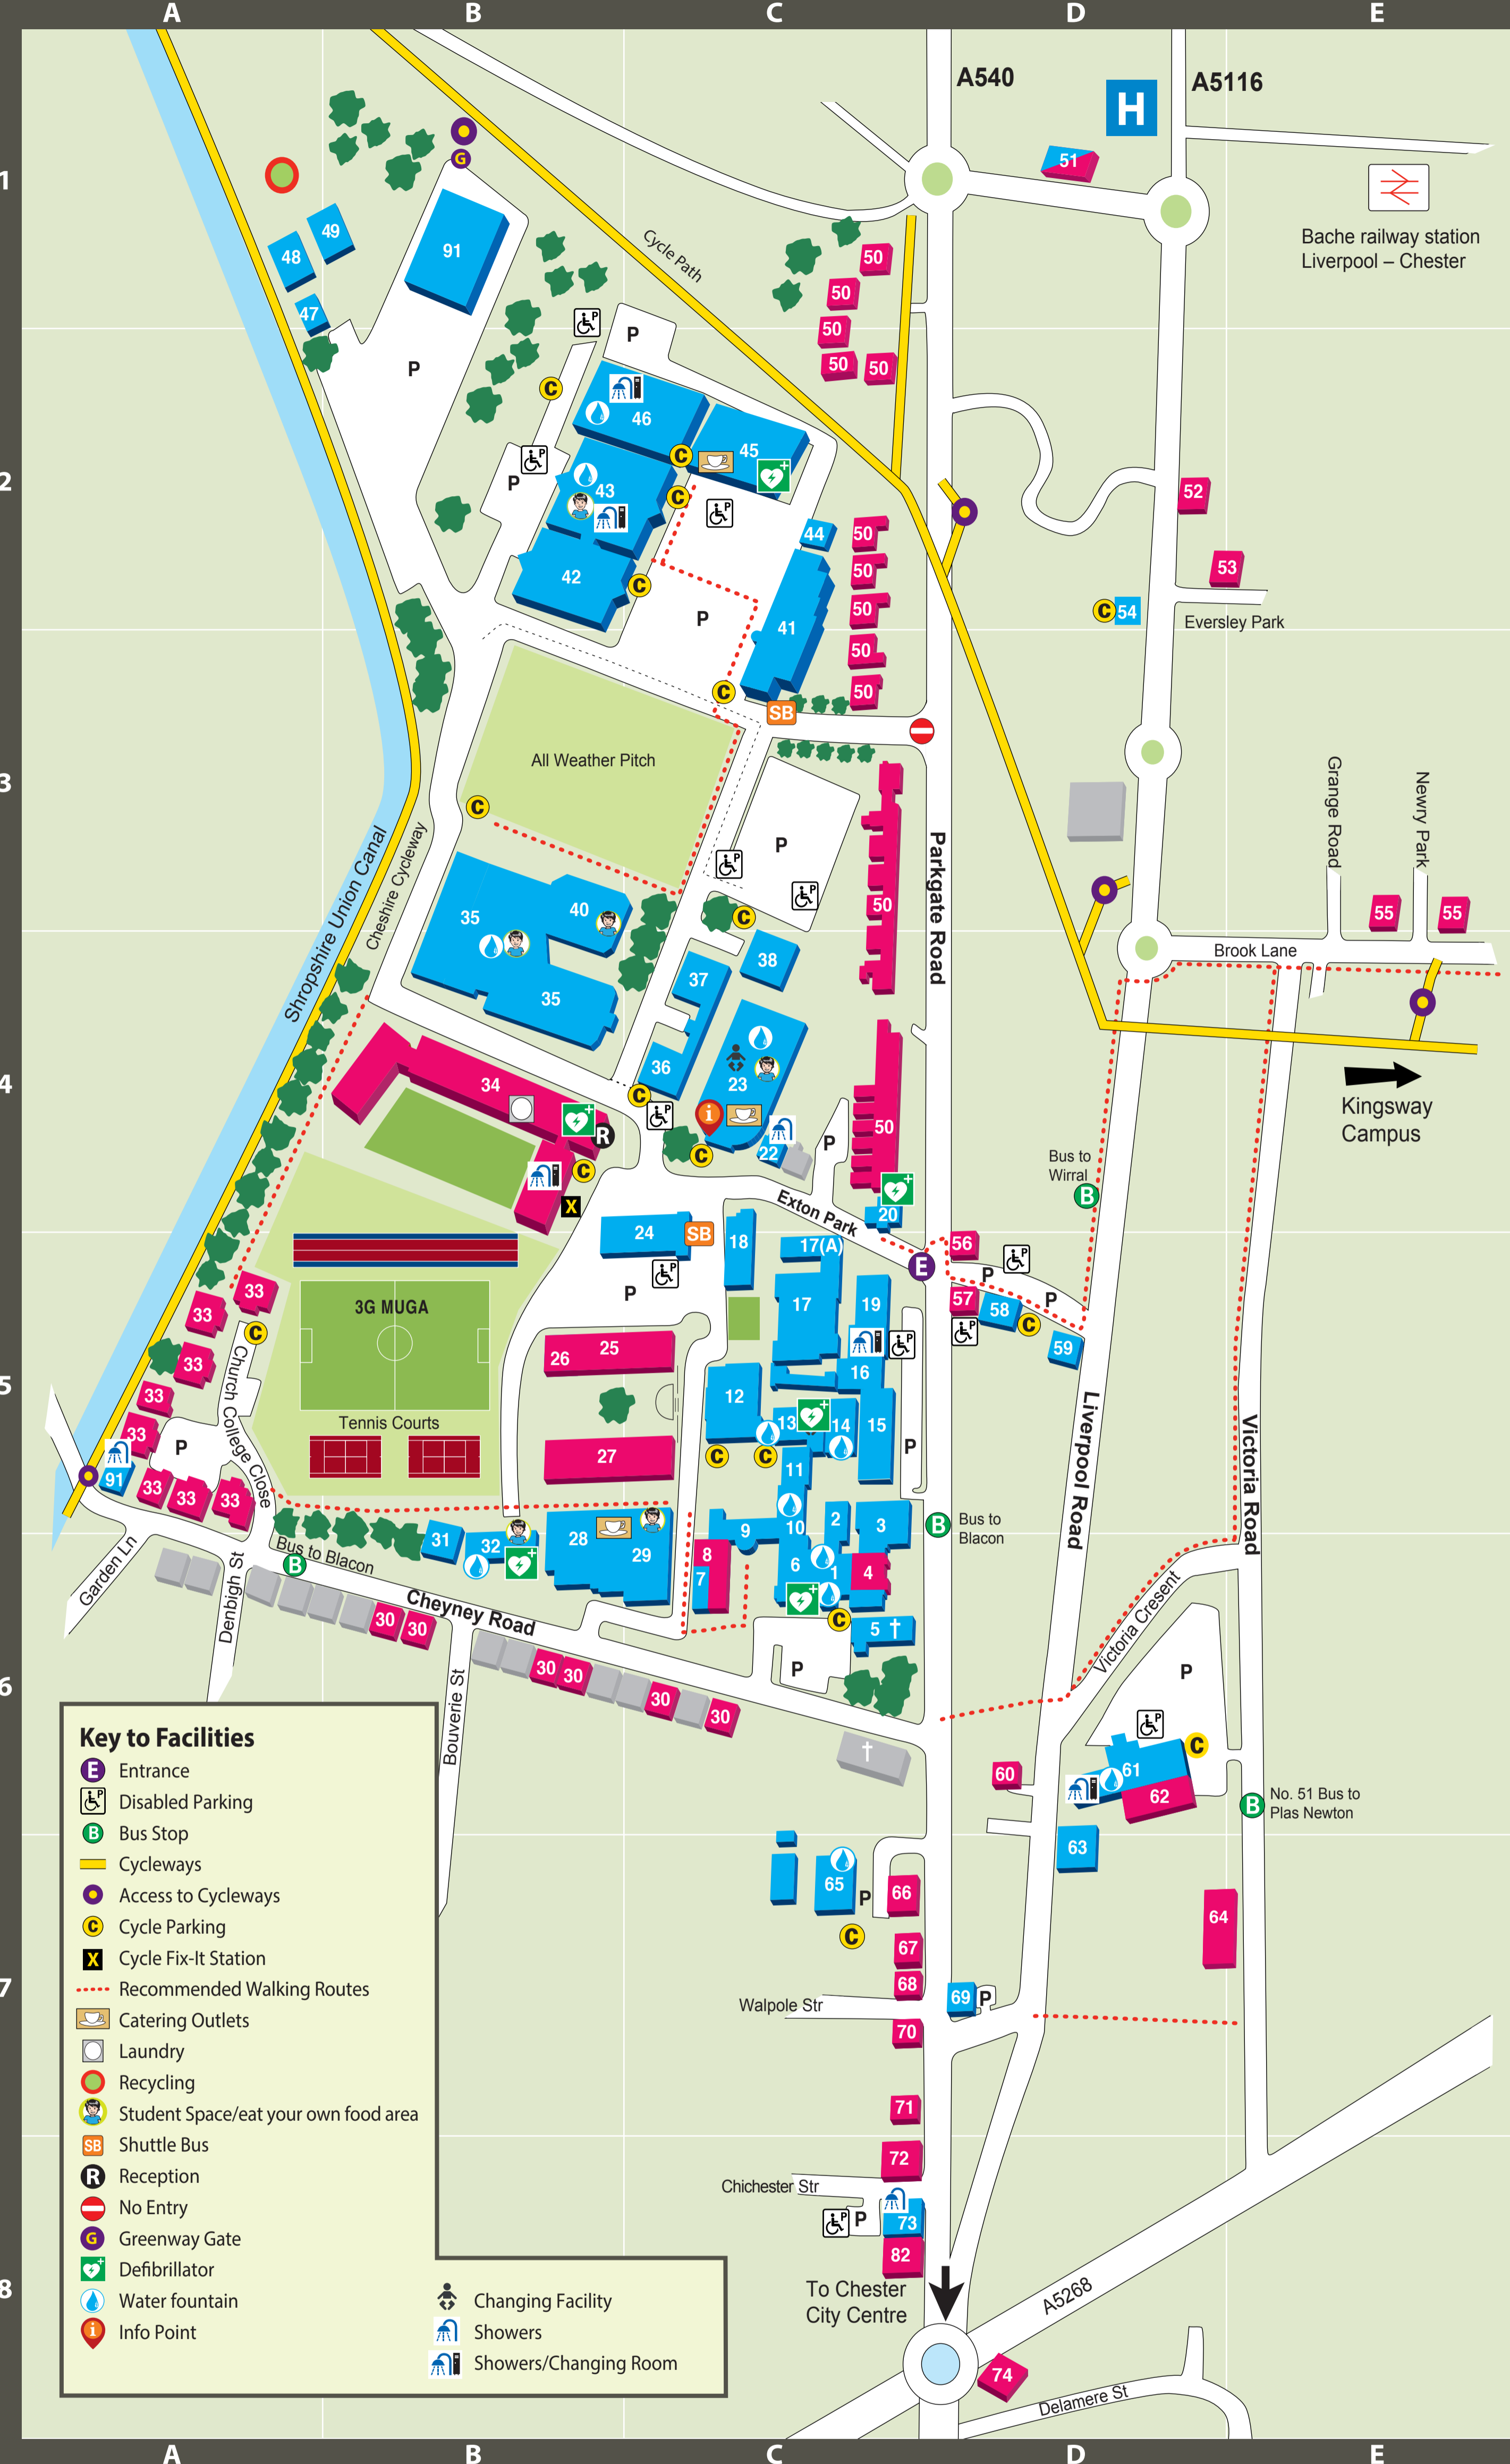

Building Name

Bache Hall	D1 51	Multi Faith Space	C2 44
Best Building	B2 42	NoWFOOD Centre	C2 41
Binks Building	C4 23	Old College	C5 3/C5 10
Careers and Employability Centre	C5 18	Old College Science Laboratories	C5 10
Chapel	C6 5	Old Nursery	A5 91
Changing Rooms	C5 16	Prairie	C5 2
Chichester House	C8 73	Parry Squash Courts	B6 31
Chritchley Building	B2 43	Price Tower	C5 14
Cloisters	C5 11	Porters' Lodge	C4 20
Dining Rooms	B6 28	Rigg Building	D6 61
Dining Rooms	C6 29	Riverside, Wheeler Building	CH 82
Downes Sports Hall	C2 46	Rockmount	D7 69
Elgan Edwards Building (67 Liverpool Road)	D2 54	Senate House	C6 6
Fitness Suite	C5 13	Senate House (conservatory)	C6 9
Gateway House	CH 79	Seaborne Building	B4 35
General Store	C6 7	Small Hall	C4 24
Grounds and Gardens	A1 47	Students' Union	B6 32
Gymnasium	C5 15	Swimming Pool	C5 19
Grosvenor House	B4 34	Temperance Hall	CH 77
Hollybank	D5 58	Anna Sutton Building	C5 17
Hollybank Lodge	D5 59	Anna Sutton Annex	C5 17(A)
24 Liverpool Road	D7 63	Thomas Building	C5 12
Longfield House (Chaplaincy Centre)	C4 22	UoC Workspace - Alexandra House	C4 37
Maintenance Office	B1 49	UoC Workspace - Catherine House	C4 36
Maintenance Stores	A1 48	UoC Workspace - Margaret House	C4 38
Molloy Hall	B3 40	Vicarage	C7 65
		Westminster Building	C2 45

City Centre (Grid Reference CH)

Residences

Astbury House	B5 25	Eversley House	D2 53	Kingsley Lodge	D2 52
Arden Court	D7 64	Fisher House	B5 27	37 Liverpool Road	D6 60
Bache Hall	D1 51	Fontessa House	C8 82	Parkgate Road Houses	C1-4 50
Bridge Street Row	CH 81	Gladstone House	C6 8	1-7 Parkgate Road	C7 71
Brook Lane Houses	E3 55	Grosvenor House	B4 34	35 Parkgate Road	C7 67
Cheyney Road Houses	B/C6 30	Hayes Park	D5 56	Scotia House	C7 70
Chichester Court	C8 72	Hollybank Court	D5 57	St Oswald's Mount	C7 68
Church College Close	A5 33	John Douglas Court	C7 66	Sumner House	D8 74
De Bunsen Hall	CH 84	John Milton Hall	D6 62		