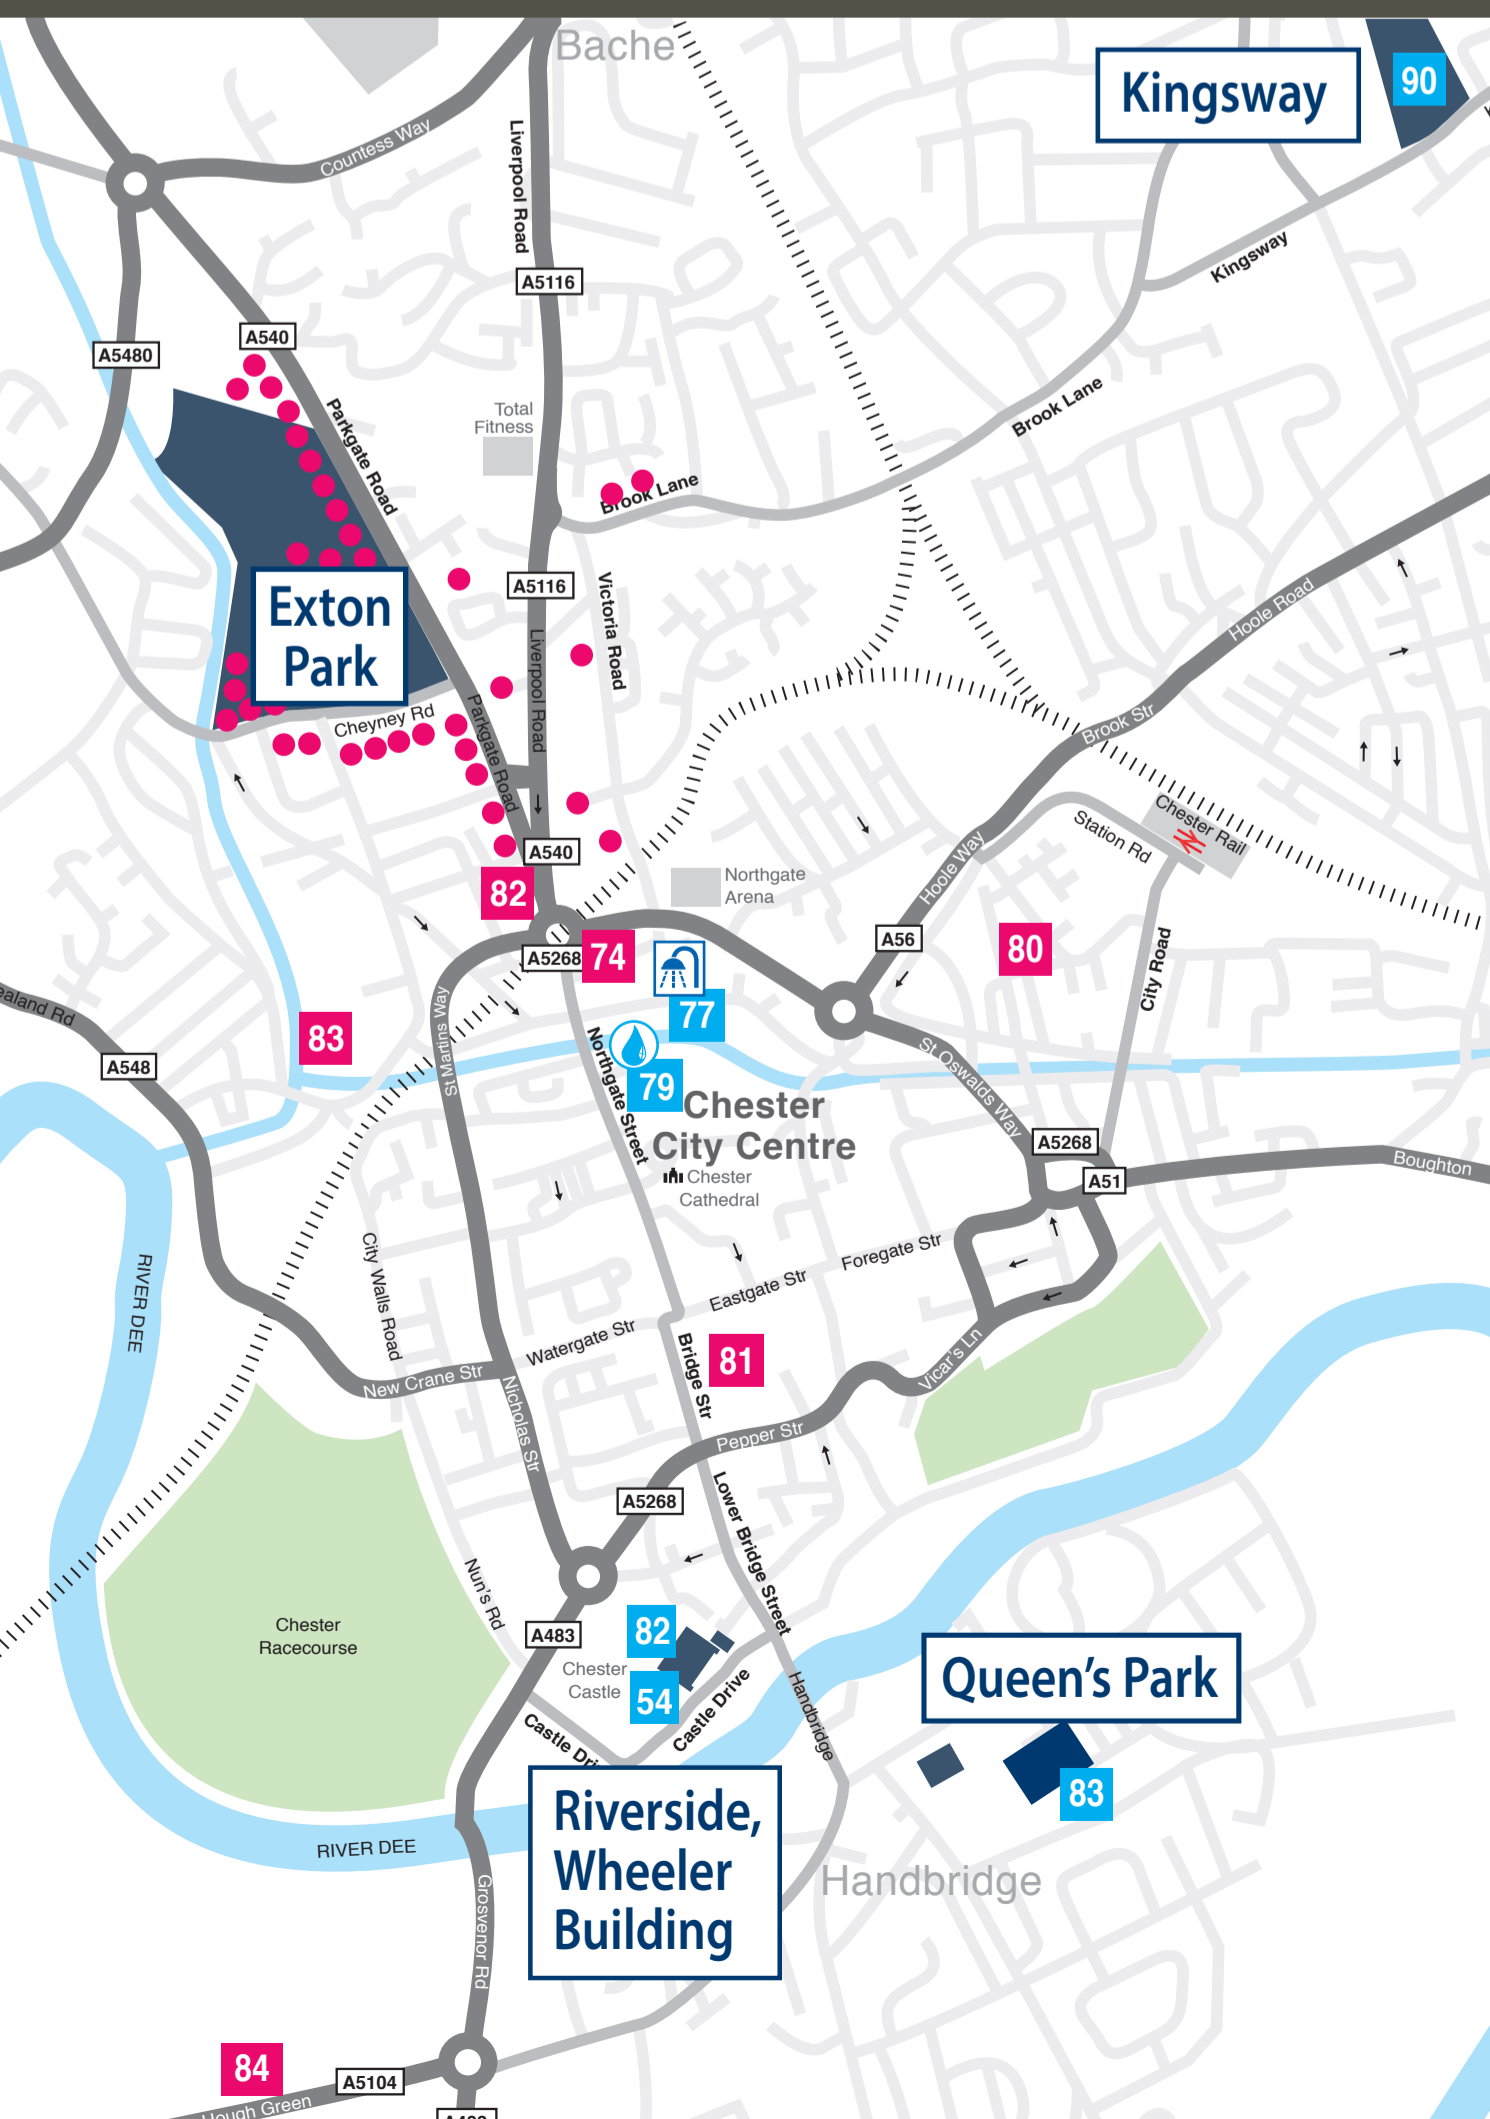

Building Name

Bache Hall	D1 51	Multi Faith Space	C2 44
Best Building	B2 42	NoWFOOD Centre	C2 41
Binks Building	C4 23	Old College	C5 3/C5 10
Careers and Employability Centre	C5 18	Old College Science Laboratories	C5 10
Chapel	C6 5	Old Nursery	A5 91
Changing Rooms	C5 16	Prairie	C5 2
Chichester House	C8 73	Parry Squash Courts	B6 31
Chritchley Building	B2 43	Price Tower	C5 14
Cloisters	C5 11	Porters' Lodge	C4 20
Dining Rooms	B6 28	Rigg Building	D6 61
Dining Rooms	C6 29	Riverside, Wheeler Building	CH 82
Downes Sports Hall	C2 46	Rockmount	D7 69
Elgan Edwards Building (67 Liverpool Road)	D2 54	Senate House	C6 6
Fitness Suite	C5 13	Senate House (conservatory)	C6 9
Gateway House	CH 79	Seaborne Building	B4 35
General Store	C6 7	Small Hall	C4 24
Grounds and Gardens	A1 47	Students' Union	B6 32
Gymnasium	C5 15	Swimming Pool	C5 19
Grosvenor House	B4 34	Temperance Hall	CH 77
Hollybank	D5 58	Anna Sutton Building	C5 17
Hollybank Lodge	D5 59	Anna Sutton Annex	C5 17(A)
24 Liverpool Road	D7 63	Thomas Building	C5 12
Longfield House (Chaplaincy Centre)	C4 22	UoC Workspace - Alexandra House	C4 37
Maintenance Office	B1 49	UoC Workspace - Catherine House	C4 36
Maintenance Stores	A1 48	UoC Workspace - Margaret House	C4 38
Molloy Hall	B3 40	Vicarage	C7 65
		Westminster Building	C2 45

City Centre (Grid Reference CH)

Residences

Astbury House	B5 25	Eversley House	D2 53	Kingsley Lodge	D2 52
Arden Court	D7 64	Fisher House	B5 27	37 Liverpool Road	D6 60
Bache Hall	D1 51	Fontessa House	C8 82	Parkgate Road Houses	C1-4 50
Bridge Street Row	CH 81	Gladstone House	C6 8	1-7 Parkgate Road	C7 71
Brook Lane Houses	E3 55	Grosvenor House	B4 34	35 Parkgate Road	C7 67
Cheyney Road Houses	B/C6 30	Hayes Park	D5 56	Scotia House	C7 70
Chichester Court	C8 72	Hollybank Court	D5 57	St Oswald's Mount	C7 68
Church College Close	A5 33	John Douglas Court	C7 66	Sumner House	D8 74
De Bunsen Hall	CH 84	John Milton Hall	D6 62		